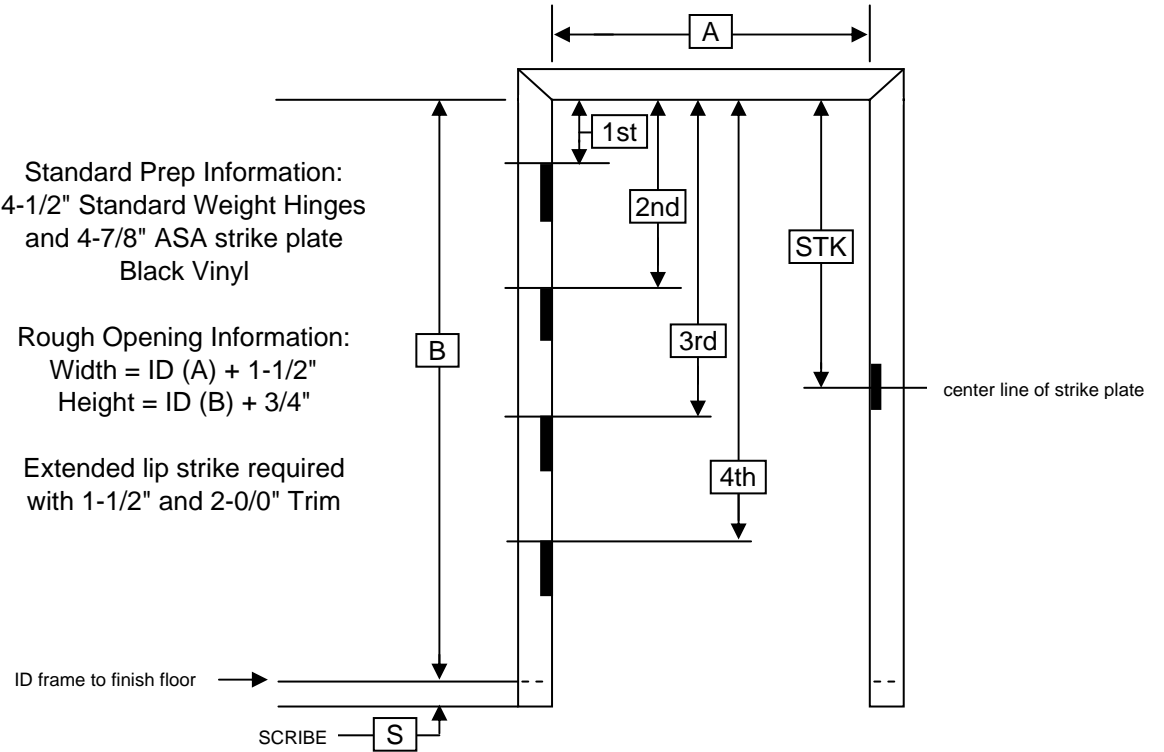

DOOR FRAME - SINGLE

LH FRAME QTY:

MARK # _____

RH FRAME QTY:

MARK # _____

Special Instructions

Standard Prep Information:
 4-1/2" Standard Weight Hinges
 and 4-7/8" ASA strike plate
 Black Vinyl

Rough Opening Information:
 Width = ID (A) + 1-1/2"
 Height = ID (B) + 3/4"

Extended lip strike required
 with 1-1/2" and 2-0/0" Trim

ID WIDTH A	ID HEIGHT B	SCRIBE S	Use Western Standard Hinge and Strike Locations		BUTT LOCATIONS				STRIKE C/L
					1st Hinge	2nd Hinge	3rd Hinge	4th Hinge	STK
YES			NO →						